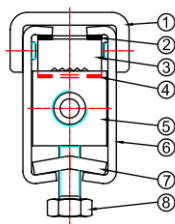

Material

1.	Safety Clamp	Carbon Steel
2.	Upper Gasket	Non Asbestos
3.	Reflex Glass	Borosilicate
4.	Lower Gasket	Graphite
5.	Level Body	Carbon Steel
6.	Cover Plate	Carbon Steel
7.	Tightening Bolts	Carbon Steel
8.	Bolts	Grade 8.8 Zinc
9.	Nipples	Stainless Steel

Distributor:

LKS West Instruments Sdn Bhd (834286-T)

No. 50-2, Jalan Sungai Rasau D32/D, Berjaya Park, Seksyen 32, 40460, Shah Alam, Selangor, Malaysia.

Tel: +603-5525 5038 Fax: +603-5525 5037 Email: info.west@lkssb.com.my Webpage: www.lkssb.com.my