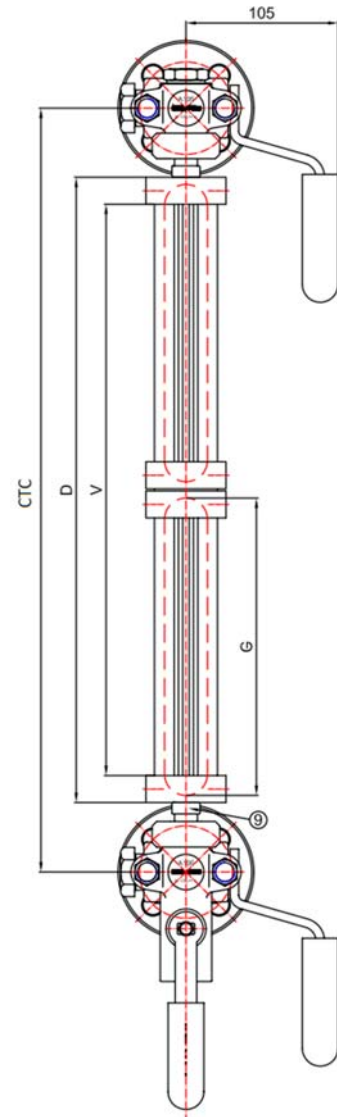

Reflex Level Gauge

Measuring Principle

The principle of reflex level gauge is based on the difference in the refractive indices of liquid and vapor. The gauge glass has prismatic right-angled grooves on the side facing the liquid. The level is indicated as a result of the light refraction principle. The liquid filled area completely absorbs the rays of light and appears dark; while the rays of light are totally reflected in the gas/air filled area which appears bright.

Feature

- Single glass level gauge
- Fully cover by fabrication carbon steel body
- Pressure rating PN16, 25, 40
- Flanges standard = DN20/PN40 or DN20/ANSI 300
- Glass standard type A = size 30mm

Benefic

Model Dimension

Model	Min CTC	D	V(+2/0)	G
13	285	178	141	165
14	310	203	166	190
15	340	233	196	220
16	370	263	226	250
17	400	293	256	280
18	440	333	296	320
19	460	353	313	340
24	515	406	367	190
25	575	466	427	220
26	635	526	489	250
27	695	586	549	280
28	775	666	628	320
29	815	706	668	340
36	900	789	751	250
37	990	879	841	280
38	1110	999	961	320
39	1170	1059	1021	340
47	1285	1172	1134	280
48	1445	1332	1294	320
49	1525	1412	1374	340
57	1580	1465	1427	280
58	1780	1665	1627	320
59	1880	1765	1727	340
68	2115	1998	1960	320
69	2235	2118	2080	340
79	2590	2471	2433	340

Material

1.	Safety Clamp	Carbon Steel
2.	Upper Gasket	Non Asbestos
3.	Reflex Glass	Borosilicate
4.	Lower Gasket	Graphite
5.	Level Body	Carbon Steel
6.	Cover Plate	Carbon Steel
7.	Tightening Bolts	Carbon Steel
8.	Bolts	Grade 8.8 Zinc
9.	Nipples	Stainless Steel